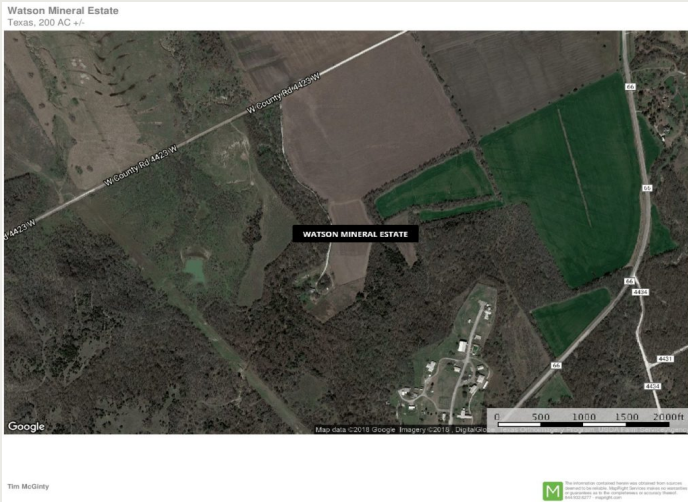

Watson Mineral Estate

\$56,250 | 200.00 Acres

Hill County

Itasca, TX

Contact the Agent

Tim McGinty
(469)441-9052

tim@claytonwaggoner.com

PROPERTY HIGHLIGHTS